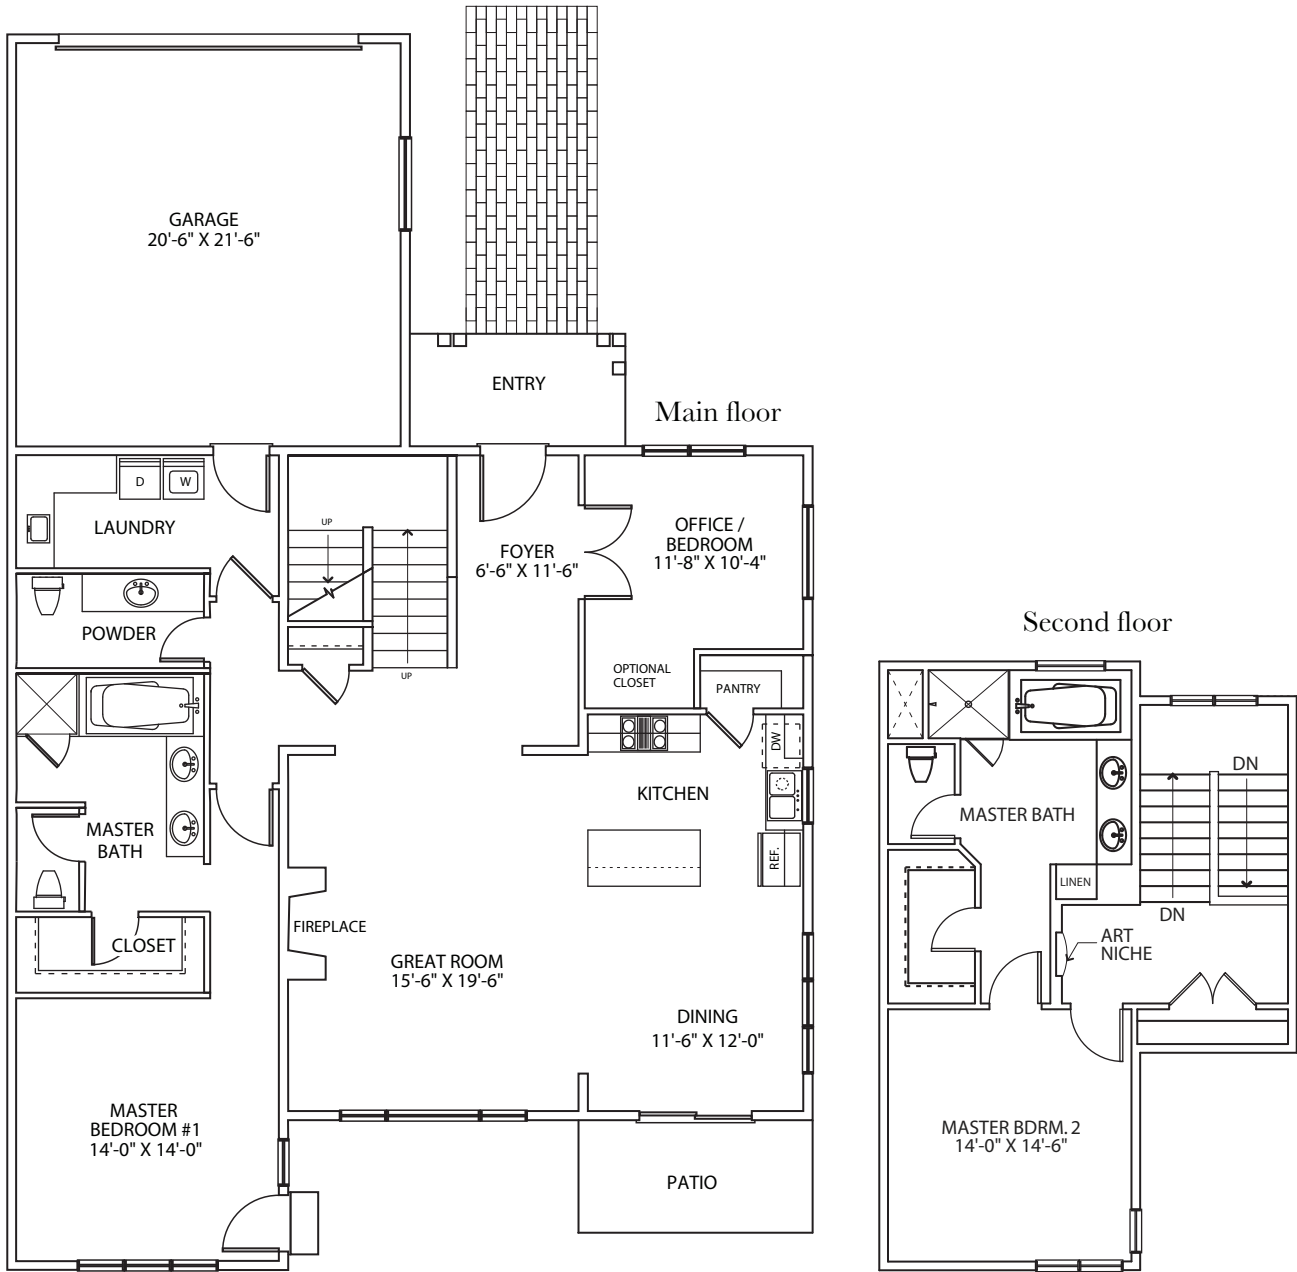

# FLOOR PLAN-A

2,938 sq. ft. 2 story, 4 bedroom/4 1/2 bath plus study

Main floor

Second floor

**POINTSWEST**

WHERE WILL YOU GO FROM HERE?

# FLOOR PLAN-B

2,956 sq. ft. 2 story, 4 bedroom/4 1/2 bath plus study

Main floor

Second floor

WHERE WILL YOU GO FROM HERE?

# FLOOR PLAN-2258

2,258 sq. ft., 2 bedroom / 2½ bath plus study

WHERE WILL YOU GO FROM HERE?