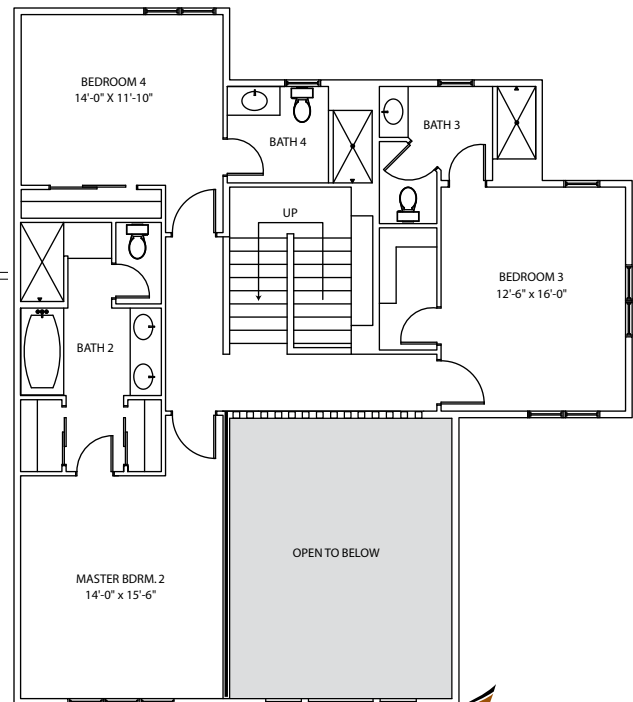

# FLOOR PLAN-A

2,938 sq. ft. 2 story, 4 bedroom/4 1/2 bath plus study

Main floor

Second floor

**POINTSWEST**

WHERE WILL YOU GO FROM HERE?

# FLOOR PLAN-B

2,956 sq. ft. 2 story, 4 bedroom/4 1/2 bath plus study

Main floor

Second floor

WHERE WILL YOU GO FROM HERE?

# FLOOR PLAN-2258

2,258 sq. ft., 2 bedroom / 2½ bath plus study

WHERE WILL YOU GO FROM HERE?