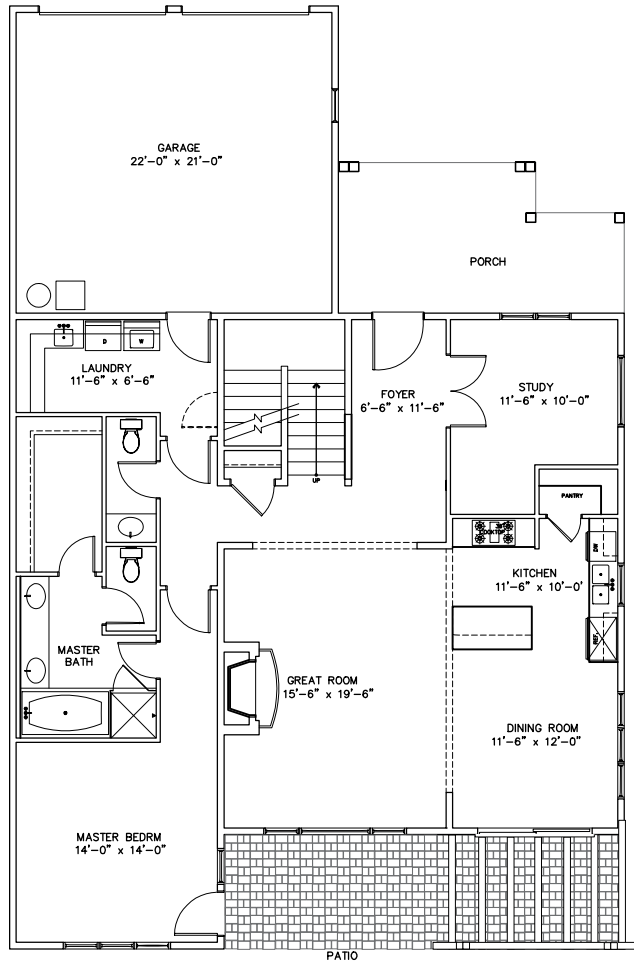

# FLOOR PLAN-A

2,938 sq. ft. 2 story, 4 bedroom/4 1/2 bath plus study

Main floor

Second floor

**POINTSWEST**

WHERE WILL YOU GO FROM HERE?

# FLOOR PLAN-B

2,956 sq. ft. 2 story, 4 bedroom/4 1/2 bath plus study

Main floor

Second floor

WHERE WILL YOU GO FROM HERE?

# FLOOR PLAN-2258

2,258 sq. ft., 2 bedroom / 2½ bath plus study

WHERE WILL YOU GO FROM HERE?