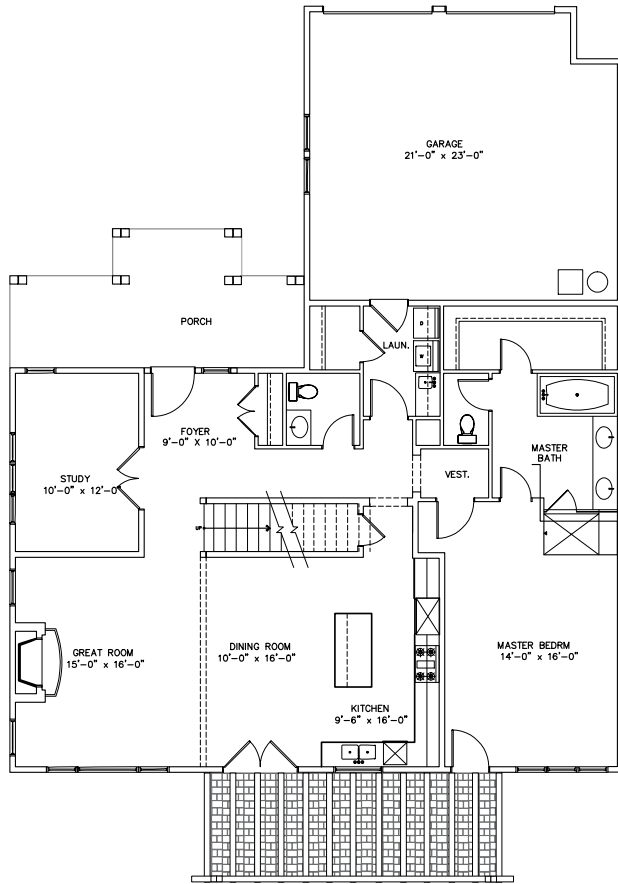

# FLOOR PLAN-A

2,938 sq. ft. 2 story, 4 bedroom/4 1/2 bath plus study

Main floor

Second floor

**POINTSWEST**

WHERE WILL YOU GO FROM HERE?

# FLOOR PLAN-B

2,956 sq. ft. 2 story, 4 bedroom/4 1/2 bath plus study

Main floor

Second floor

WHERE WILL YOU GO FROM HERE?

# FLOOR PLAN-2258

2,258 sq. ft., 2 bedroom / 2½ bath plus study

WHERE WILL YOU GO FROM HERE?